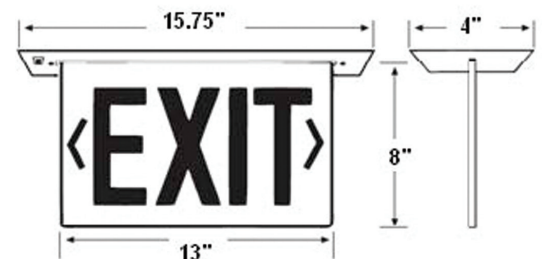

ORDERING INFORMATION

MODEL	FACE #	LETTER/PANEL COLOR	TRIM COLOR	OPTIONS
UR-EDGR	1 - Single	RC - Red on clear (1)	A - Aluminum (standard)	EM - NiCad Battery
	2 - Double	GC - Green on clear (1)	W - White	SD - Self Diagnostics
	3 - Single face w/ mylar and a blank panel	RS - Red on silver (2,3)	B - Black	USA - ARRA Compliant
		GS - Green on silver (2,3)		
		RW - Red on white (2,3)		
		GW - Green on white (2,3)		

MODEL	FACE #	LETTER/PANEL COLOR	TRIM COLOR	OPTIONS

Specifications and dimensions subject to change without notice.