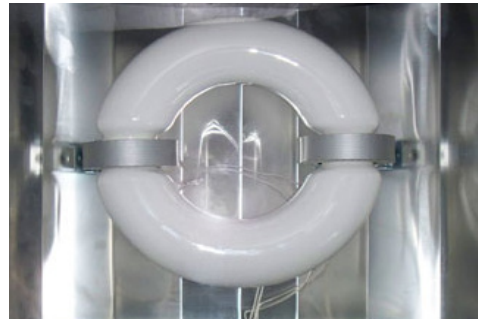

## Model IRK-3 Circline Induction Retro-Fit System

### SPECIFICATION

- Customizable system for retro-fit of existing fixtures
- Universal Lamp Positions:  
Base Up, Base Down, Horizontal
- System Includes; Electronic generator hard-wire instant start induction lamp and specular aluminum reflector
- Instant Hot Restrike
- Quad Tap (120V - 277V)
- 50/60Hz Input Frequency
- 100,000 hrs Lamp Life
- 70% Lumen Maintenance @ 75,000 hrs
- 5000°K Color Temperature Standard;
- 4100°K and 6500°K available
- CRI > 80
- -20°F - 160°F operating temperature
- >.98 Power Factor
- THD < 10%