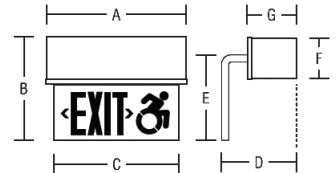

#### WARRANTY

- 5 year warranty

Recess Ceiling

Ceiling/End Surface

Recess Wall

Wall Surface

Model	A	B	C	D	E	E	F
RC	19.5"	11.25"	17.50"	5.00"	7.25"	4.00"	4.00"
WR	21.5"	10"	17.50"	5.50"	8.00"	4.00"	4.00"
SC	19.5"	10"	17.50"	4.25"	7.25"	4.00"	4.00"
WS	19.5"	11"	17.50"	5.50"	8.00"	4.00"	4.00"
ES	19.5"	11.25"	17.50"	4.25"	7.25"	4.00"	4.00"

## ORDERING INFORMATION

MODEL	FACE/PANEL	TRIM	MOUNTING	OPTIONS
SWXECTEDGU	1RC - Single Face Red / Clear 1GC - Single Face Green / Clear 2RS - Double Face Red / Silver 2GS - Double Face Green / Silver 2RW - Double Face Red / White 2GW - Double Face Green / White 3RS* - Single Face, Red / Silver 3GS* - Single Face, Green / Silver 3RW* - Single Face, Red / White 3GW* - Single Face, Green / White	W - White (standard) B - Black BA - Brushed Aluminum	RW - Recessed Wall RC - Recessed Ceiling SW - Surface Wall SC - Surface Ceiling SE - Surface End	EM - NiCad Battery EM2 - 120 Minute NiCad FA - Fire Alarm Interface IF - Inverted Face