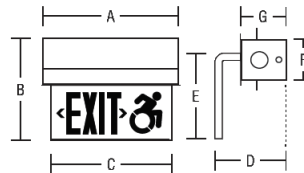

#### WARRANTY

- 5 year warranty

Recess Ceiling

Ceiling/End Surface

Recess Wall

Wall Surface

Model	A	B	C	D	E	E	F
RC	19.5"	11.25"	17.50"	5.00"	7.25"	4.00"	4.00"
WR	21.5"	10"	17.50"	5.50"	8.00"	4.00"	4.00"
SC	19.5"	10"	17.50"	4.25"	7.25"	4.00"	4.00"
WS	19.5"	11"	17.50"	5.50"	8.00"	4.00"	4.00"
ES	19.5"	11.25"	17.50"	4.25"	7.25"	4.00"	4.00"

## ORDERING INFORMATION

MODEL	FACE/PANEL	TRIM	MOUNTING	OPTIONS
SWXECTEDGU	1RC - Single Face Red / Clear 1GC - Single Face Green / Clear 2RS - Double Face Red / Silver 2GS - Double Face Green / Silver 2RW - Double Face Red / White 2GW - Double Face Green / White 3RS* - Single Face, Red / Silver 3GS* - Single Face, Green / Silver 3RW* - Single Face, Red / White 3GW* - Single Face, Green / White	W - White (standard) B - Black BA - Brushed Aluminum	RW - Recessed Wall RC - Recessed Ceiling SW - Surface Wall SC - Surface Ceiling SE - Surface End	EM - NiCad Battery EM2 - 120 Minute NiCad FA - Fire Alarm Interface IF - Inverted Face