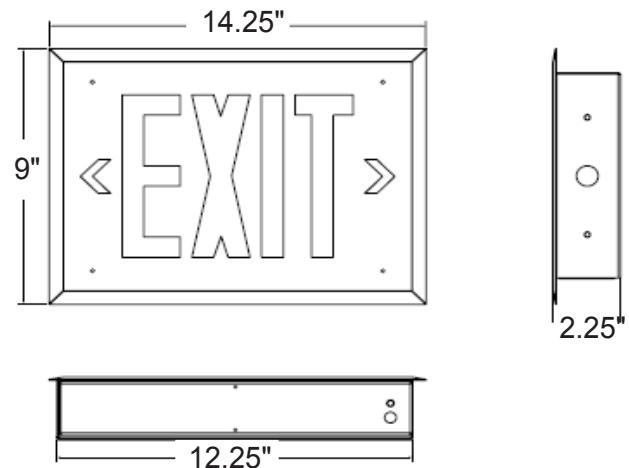

DIMENSIONS

ORDERING INFORMATION

MODEL	FACE	LETTER	HOUSING	OPTIONS
EA-R	1 - Single Face	R - Red G - Green	W - White	EM - NiCad Battery SD - Self Diagnostics FA - Fire Alarm Interface IA - Intermittant Audible Alarm IV - Intermittant Visual Alarm WG - Wireguard

MODEL	FACE	LETTER	HOUSING	OPTIONS

Specifications and dimensions subject to change without notice.